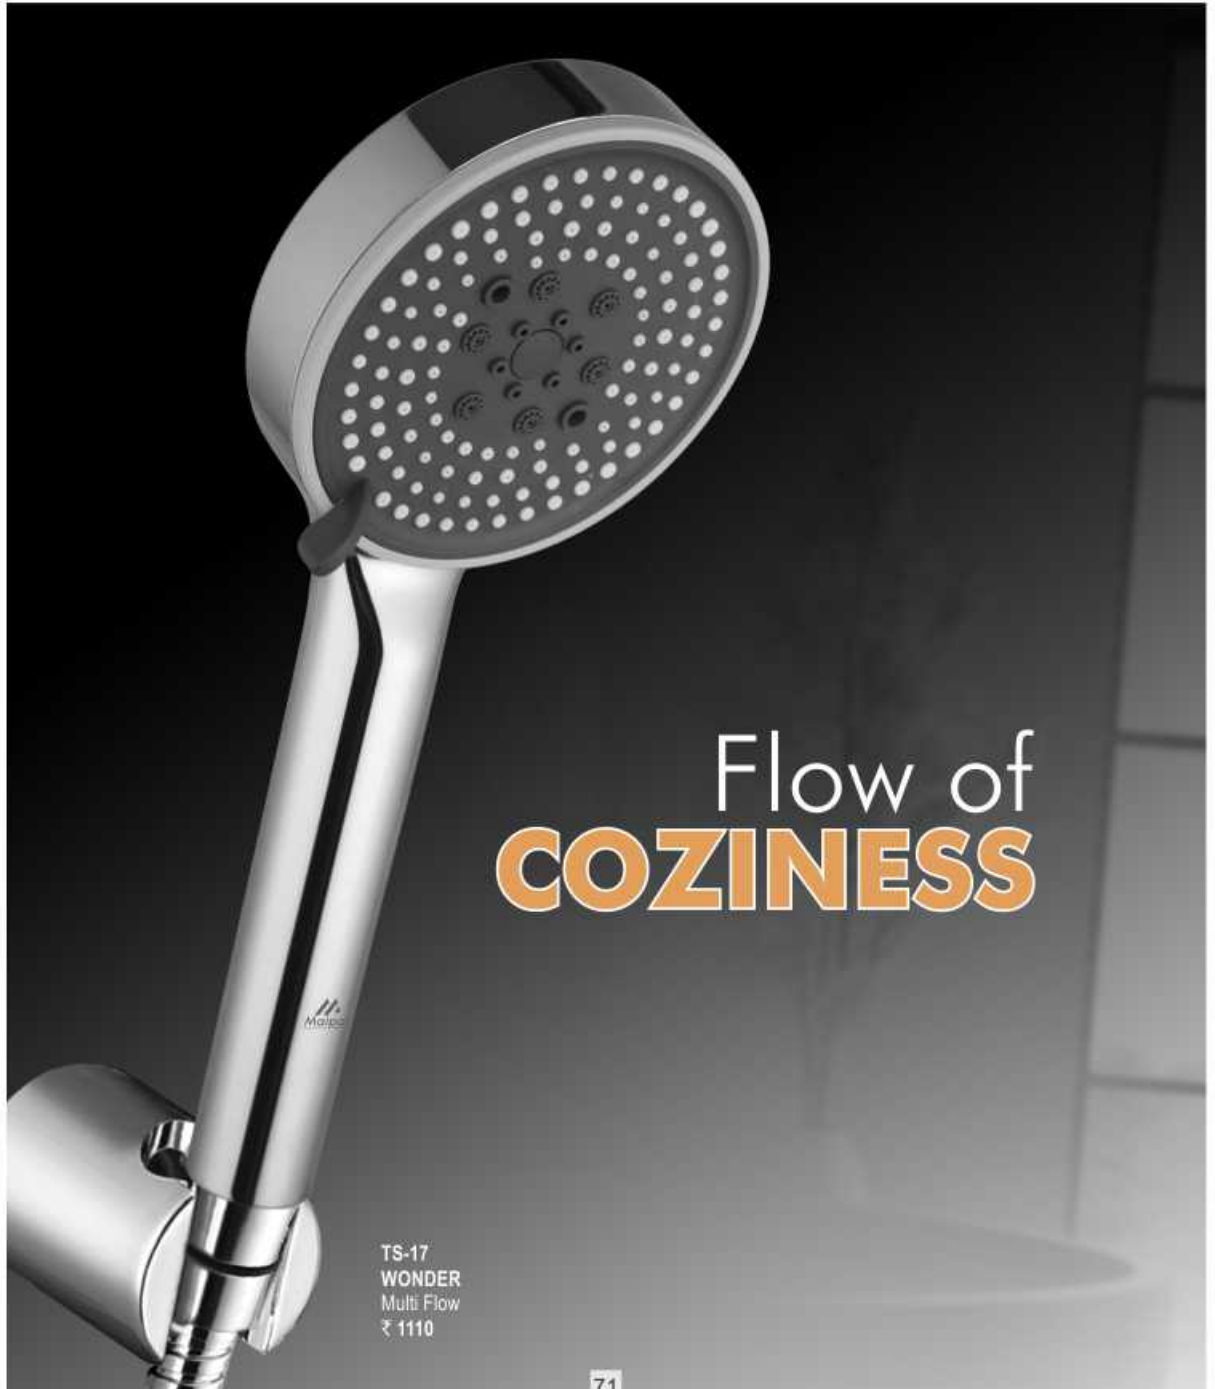

# TELEPHONIC SHOWERS

with 1.5 Mtr. Tube & Hook

Flow of  
**COZINESS**

TS-17  
WONDER  
Multi Flow  
₹ 1110

ENJOY THE  
**glamorous**  
desire

Soft water flow ensures  
the best shower session

**3D BLACK ABS**