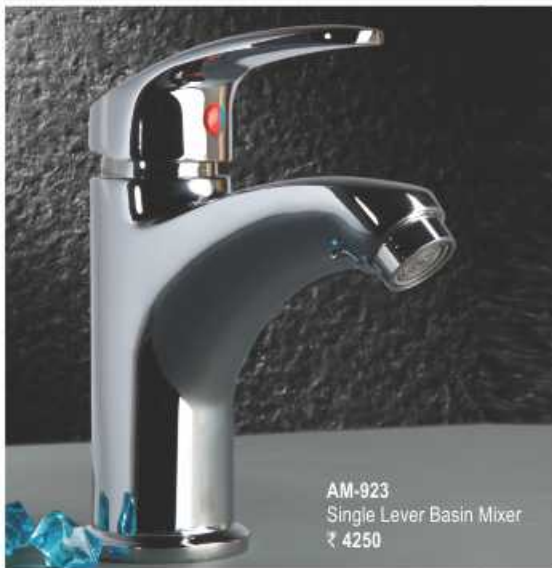

AMAZE

Quarter Turn 1/2" Ceramic Disc (with Flange)

AM-923
Single Lever Basin Mixer
₹ 4250