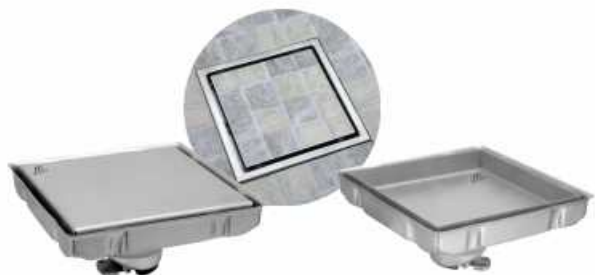

CODE	SIZE IN INCHES	₹
DC-43	4"x12"	2650
DC-44	4"x18"	3850
DC-45	4"x24"	4950
DC-46	6"x6"	1600

6"x6"